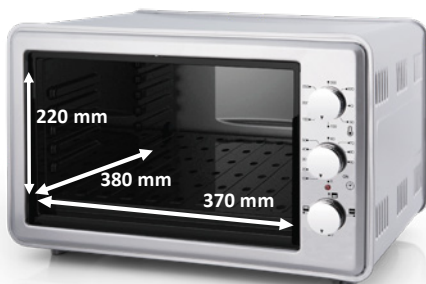

VOLCA[®]
HIGH TECH

ELECTRICAL OVEN
فرن كهربائي • ELEKTRIKLİ FIRIN

33 Liters

General View

- 33 lt volume
- Enamelled Tray : 1 Square, 1 Rounded
- Stainless Grid
- Stainless Heating Element
- 320 Thermostat, 90 Mnts Timer
- Electrostatic Powder Paint
- Turbo Fan & Light (Optional)
- Cable Storage
- Color Option (Red, Black, White, Silver)

Outer dimensions

Loading Capacities

40 HQ - 1500 pcs
TIR - 1900 pcs

Specs

220-240V 50-60Hz
1500W

36 Liters

General View

- 36 lt volume
- Enamelled Tray : 1 Square, 1 Rounded
- Stainless Grid
- Stainless Heating Element
- 320 Thermostat, 90 Mnts Timer
- Electrostatic Powder Paint
- Turbo Fan & Light & Rotisserie (Optional)
- Color Option (Red, Black, White, Silver)

Outer dimensions

Loading Capacities

40 HQ - 720 pcs
TIR - 935 pcs

Specs

220-240V 50-60Hz
Oven:1500W
Max:2500

40 Liters

General View

- 40 lt volume
- Enamelled Tray : 1 Square, 1 Rounded
- Stainless Grid
- Stainless Heating Element
- 320 Thermostat, 90 Mnts Timer
- Electrostatic Powder Paint
- Turbo Fan & Light & Rotisserie (Optional)
- Color Option (Red, Black, White, Silver)

Outer dimensions

Loading Capacities

40 HQ - 1000 pcs
TIR - 1300 pcs

Specs

220-240V 50-60Hz
1500W

45 Liters

General View

- 45 lt volume
- Enamelled Tray : 1 Square, 1 Rounded
- Stainless Grid
- Stainless Heating Element
- 320 Thermostat, 90 Mnts Timer
- Electrostatic Powder Paint
- Turbo Fan & Light & Rotisserie (Optional)
- Color Option (Red, Black, White, Silver)