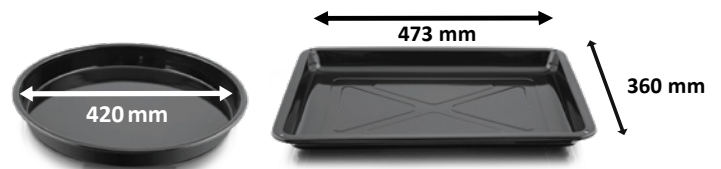

Outer dimensions

Loading Capacities

40 HQ - 630 pcs
TIR - 810 pcs

Specs

220-240V 50-60Hz
1500W