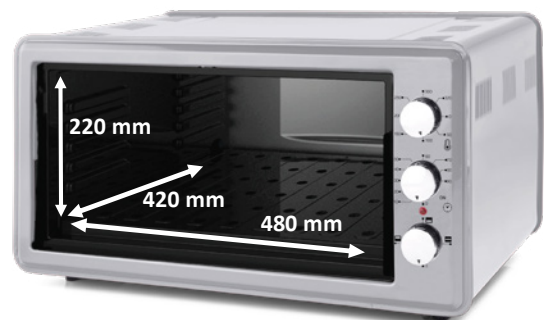

Outer dimensions

Loading Capacities

40 HQ - 720 pcs
TIR - 935 pcs

Specs

220-240V 50-60Hz
Oven:1500W
Max:2500

40 Liters

General View

- 40 lt volume
- Enamelled Tray : 1 Square, 1 Rounded
- Stainless Grid
- Stainless Heating Element
- 320 Thermostat, 90 Mnts Timer
- Electrostatic Powder Paint
- Turbo Fan & Light & Rotisserie (Optional)
- Color Option (Red, Black, White, Silver)

Outer dimensions

Loading Capacities

40 HQ - 620 pcs
TIR - 780 pcs

Specs

220-240V 50-60Hz
Oven:1500W
Max:2500

48 Liters

General View

- 48 lt volume
- Enamelled Tray : 1 Square, 1 Rounded
- Stainless Grid
- Stainless Heating Element
- 320 Thermostat, 90 Mnts Timer
- Electrostatic Powder Paint
- Turbo Fan & Light & Rotisserie (Optional)
- Color Option (Red, Black, White, Silver)

- 48 lt volume
- Hotplated Oven
- Enamelled Tray : 1 Square, 1 Rounded
- Stainless Grid
- Stainless Heating Element
- 320 Thermostat, 90 Mnts Timer
- Electrostatic Powder Paint
- Turbo Fan & Light & Rotisserie (Optional)
- Color Option (Red, Black, White, Silver)

Outer dimensions

Loading Capacities

40 HQ - 620 pcs
TIR - 780 pcs

Specs

220-240V 50-60Hz
Oven: 1500W
Max: 2500

60 Liters

General View

- 60 lt volume
- Enamelled Tray : 1 Square, 1 Rounded
- Stainless Grid
- Stainless Heating Element
- 320 Thermostat, 90 Mnts Timer
- Electrostatic Powder Paint
- Turbo Fan & Light & Rotisserie (Optional)
- Color Option (Red, Black, White, Silver)