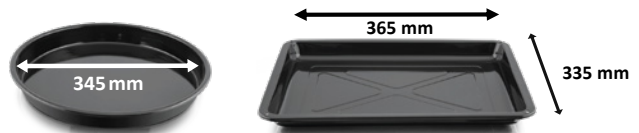

Outer dimensions

Loading Capacities

40 HQ - 720 pcs
TIR - 935 pcs

Specs

220-240V 50-60Hz
Oven:1500W
Max:2500