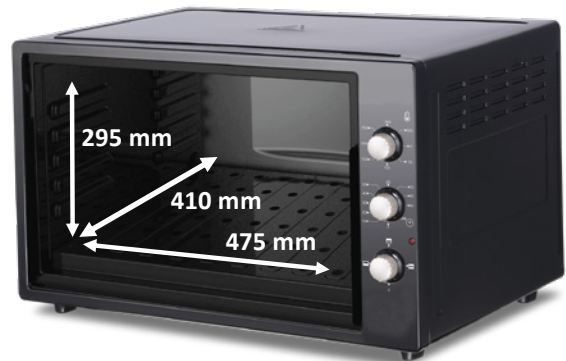

Outer dimensions

Loading Capacities

40 HQ - 525 pcs
TIR - 700 pcs

Specs

220-240V 50-60Hz
Oven:1500W
Max:2500