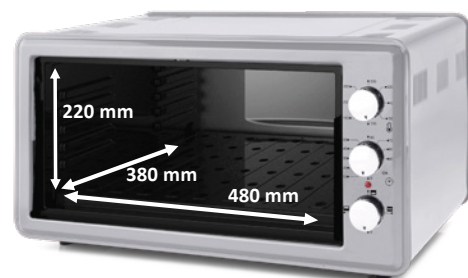

Outer dimensions

Loading Capacities

40 HQ - 1500 pcs
TIR - 1900 pcs

Specs

220-240V 50-60Hz
1500W

36 Liters

General View

- 36 lt volume
- Enamelled Tray : 1 Square, 1 Rounded
- Stainless Grid
- Stainless Heating Element
- 320 Thermostat, 90 Mnts Timer
- Electrostatic Powder Paint
- Turbo Fan & Light & Rotisserie (Optional)
- Color Option (Red, Black, White, Silver)

Outer dimensions

Loading Capacities

40 HQ - 720 pcs
TIR - 935 pcs

Specs

220-240V 50-60Hz
Oven:1500W
Max:2500

40 Liters

General View

- 40 lt volume
- Enamelled Tray : 1 Square, 1 Rounded
- Stainless Grid
- Stainless Heating Element
- 320 Thermostat, 90 Mnts Timer
- Electrostatic Powder Paint
- Turbo Fan & Light & Rotisserie (Optional)
- Color Option (Red, Black, White, Silver)

Outer dimensions

Loading Capacities

40 HQ - 1000 pcs
TIR - 1300 pcs

Specs

220-240V 50-60Hz
1500W

45 Liters

General View

- 45 lt volume
- Enamelled Tray : 1 Square, 1 Rounded
- Stainless Grid
- Stainless Heating Element
- 320 Thermostat, 90 Mnts Timer
- Electrostatic Powder Paint
- Turbo Fan & Light & Rotisserie (Optional)
- Color Option (Red, Black, White, Silver)

Outer dimensions

Loading Capacities

40 HQ - 620 pcs
TIR - 780 pcs

Specs

220-240V 50-60Hz
Oven:1500W
Max:2500

48 Liters

General View

- 48 lt volume
- Enamelled Tray : 1 Square, 1 Rounded
- Stainless Grid
- Stainless Heating Element
- 320 Thermostat, 90 Mnts Timer
- Electrostatic Powder Paint
- Turbo Fan & Light & Rotisserie (Optional)
- Color Option (Red, Black, White, Silver)