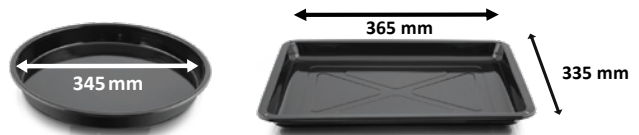

Outer dimensions

Loading Capacities

40 HQ - 960 pcs

TIR - 1200 pcs

Specs

220-240V 50-60Hz

1500W