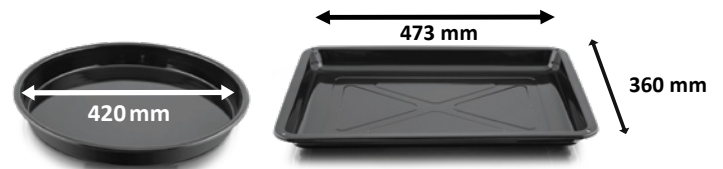

Outer dimensions

Loading Capacities

40 HQ - 720 pcs
TIR - 920 pcs

Specs

220-240V 50-60Hz
1500W