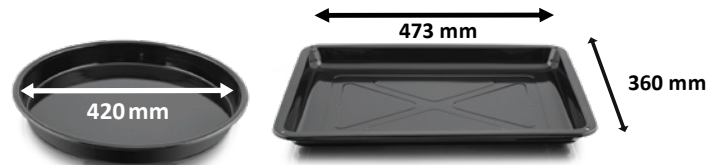

Outer dimensions

Loading Capacities

40 HQ - 525 pcs
TIR - 700 pcs

Specs

220-240V 50-60Hz
Oven:1500W
Max:2500