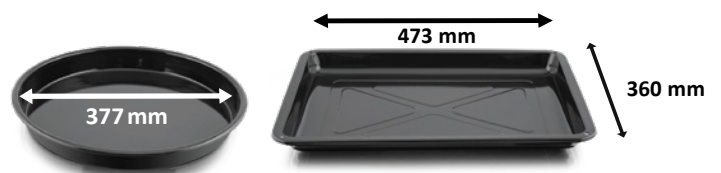

Outer dimensions

Loading Capacities

40 HQ - 620 pcs
TIR - 780 pcs

Specs

220-240V 50-60Hz
Oven:1500W
Max:2500