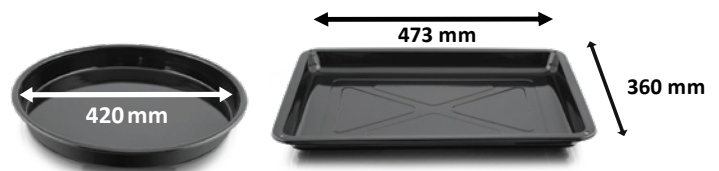

Outer dimensions

Loading Capacities

40 HQ - 620 pcs
TIR - 780 pcs

Specs

220-240V 50-60Hz
Oven: 1500W
Max: 2500