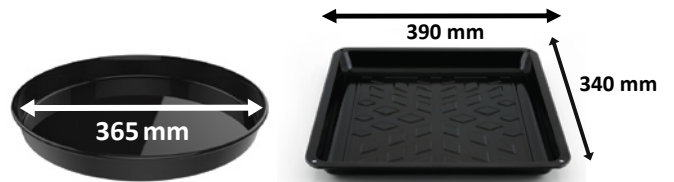

Outer dimensions

Loading Capacities

40 HQ - 1000 pcs
TIR - 1300 pcs

Specs

220-240V 50-60Hz
1500W